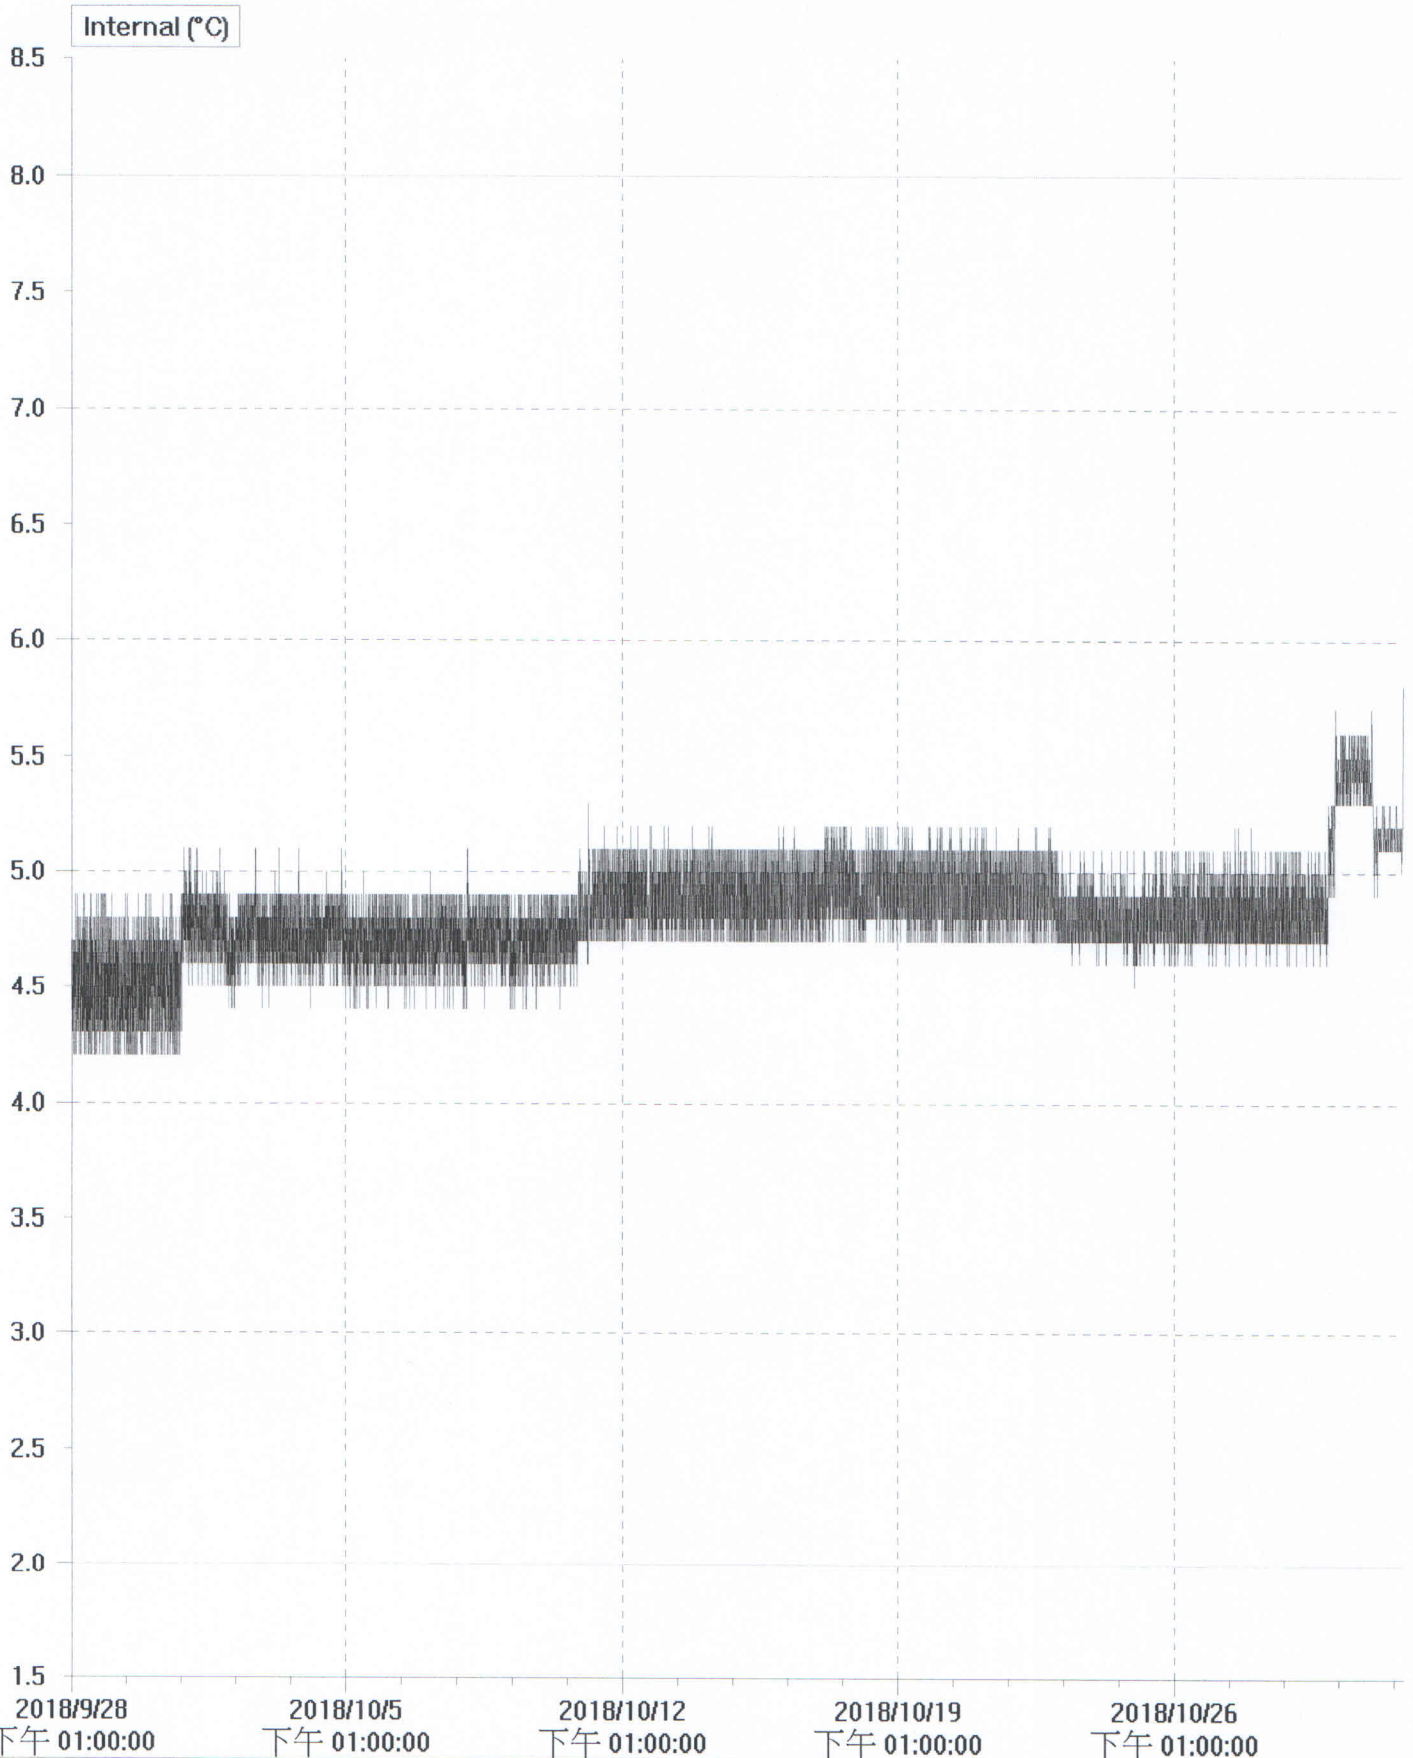

# TCVGH Temperature Log

Sensor Name	Internal
Legend	
Description	PHCL-C005
Serial Number	1715-0115
Product Code	EI-IN-D-32-L
Start	2018/9/28 下午 01:00:00
Finish	2018/11/1 上午 09:20:00
Specification	2.0 to 8.0 °C
Average	4.8 °C
Highest	5.8 °C
Lowest	4.2 °C